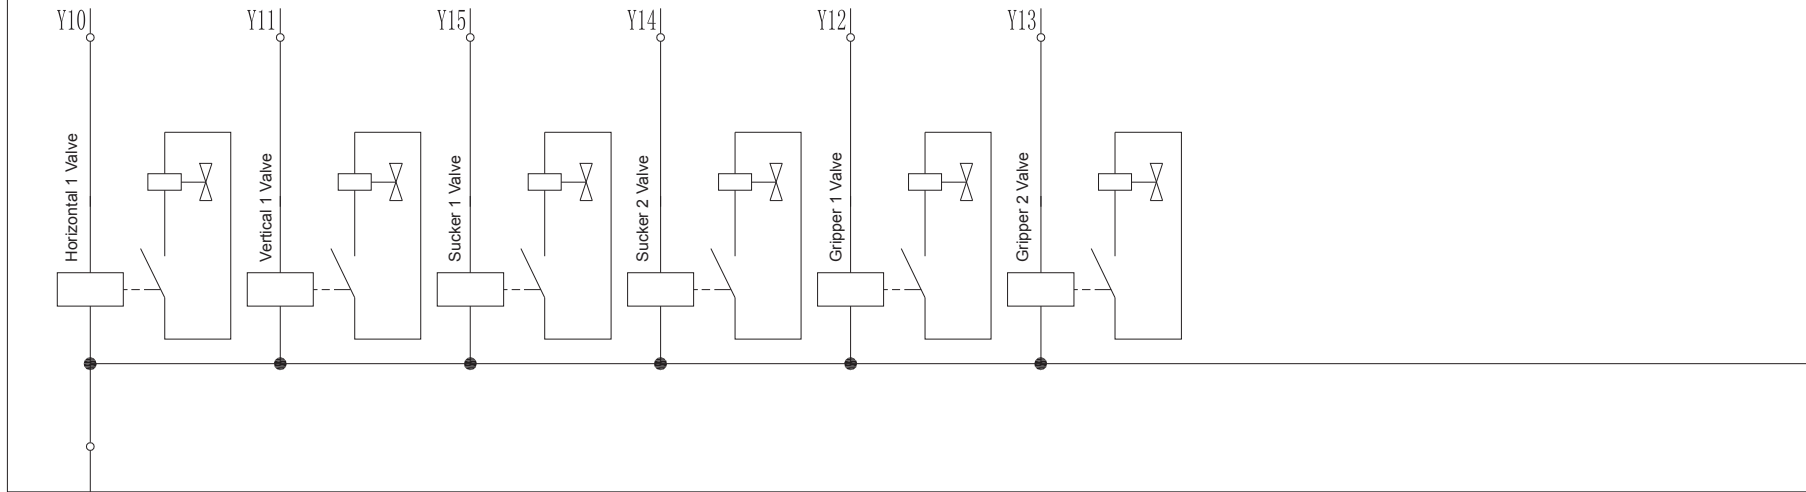

24+

Name

Drawing No.

Review

Date

Pages

Wiring - Solenoid Valve

Power-SW6-0008